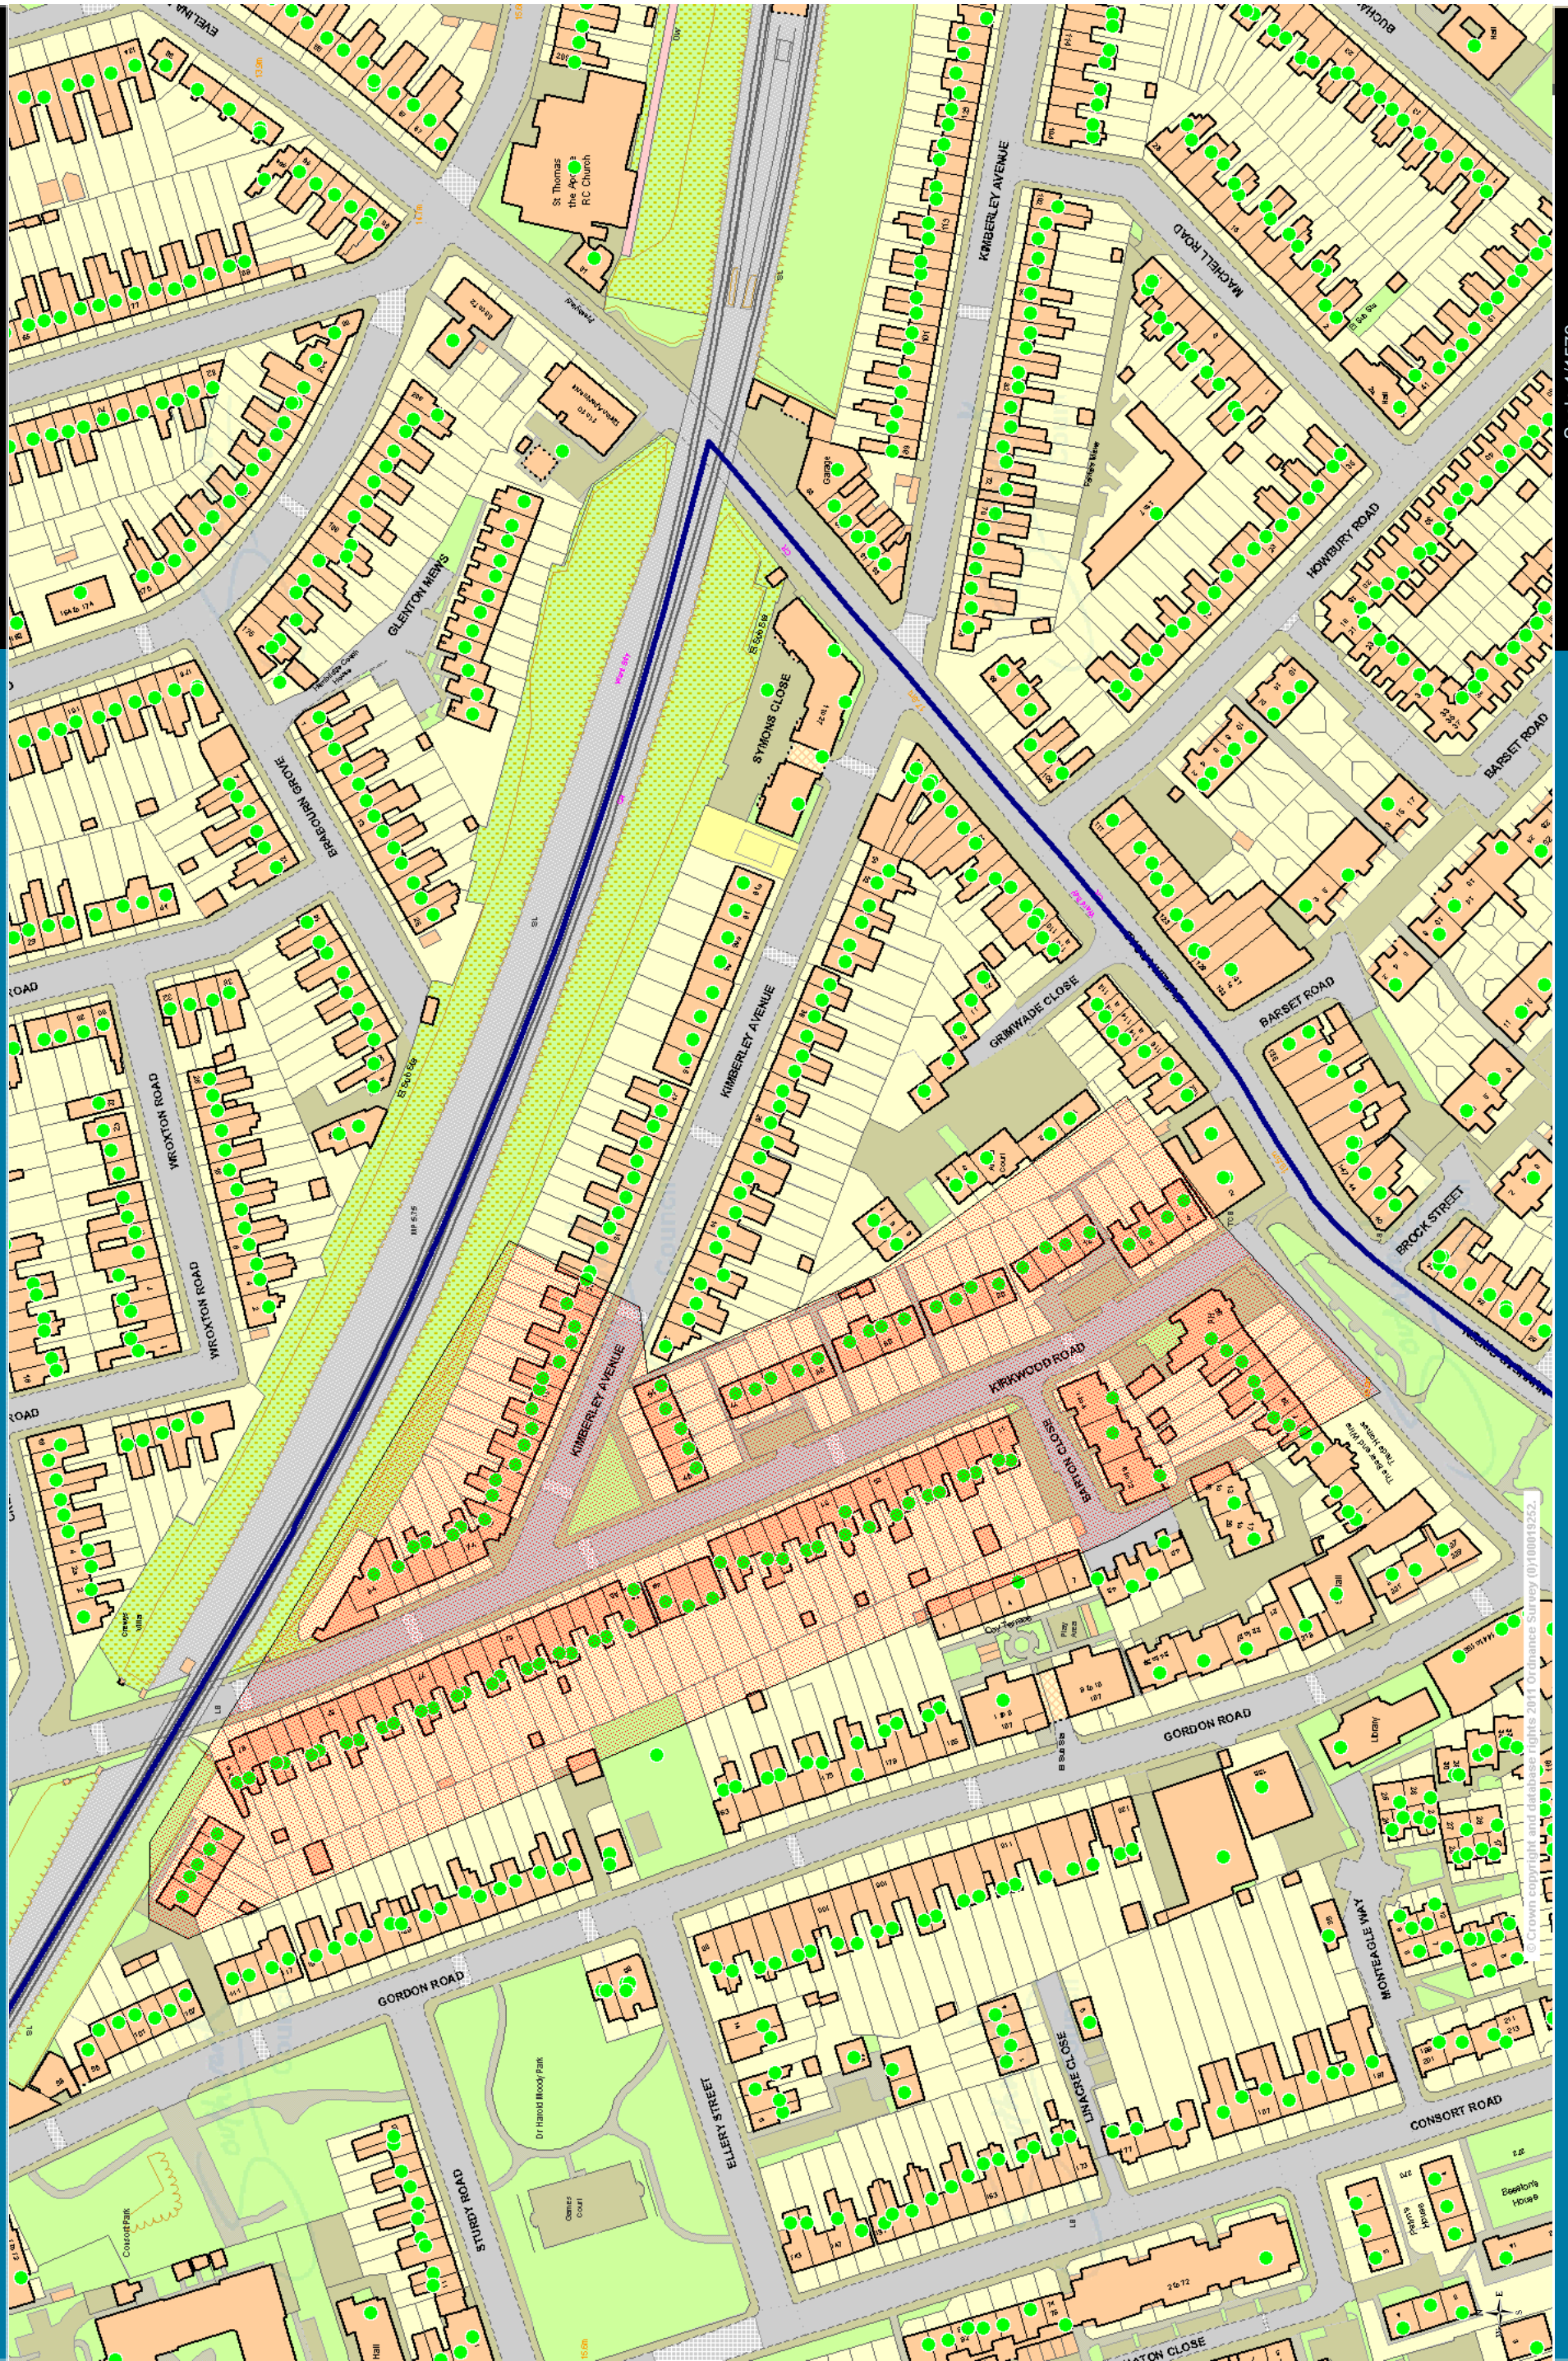

Date 21/10/2014

Brayards Road Consultation Map1

Scale 1:2632
SK 2014

This map is based on Ordnance Survey material with the permission of Ordnance Survey on behalf of the Controller of Her Majesty's Stationary Office © Crown copyright. Unauthorised reproduction infringes Crown copyright and may lead to production or civil proceedings. (0)100019252) 2009

Date 29/10/2014

Brayards Road 2

© Crown copyright and database rights 2014 Ordnance Survey (0100019252)