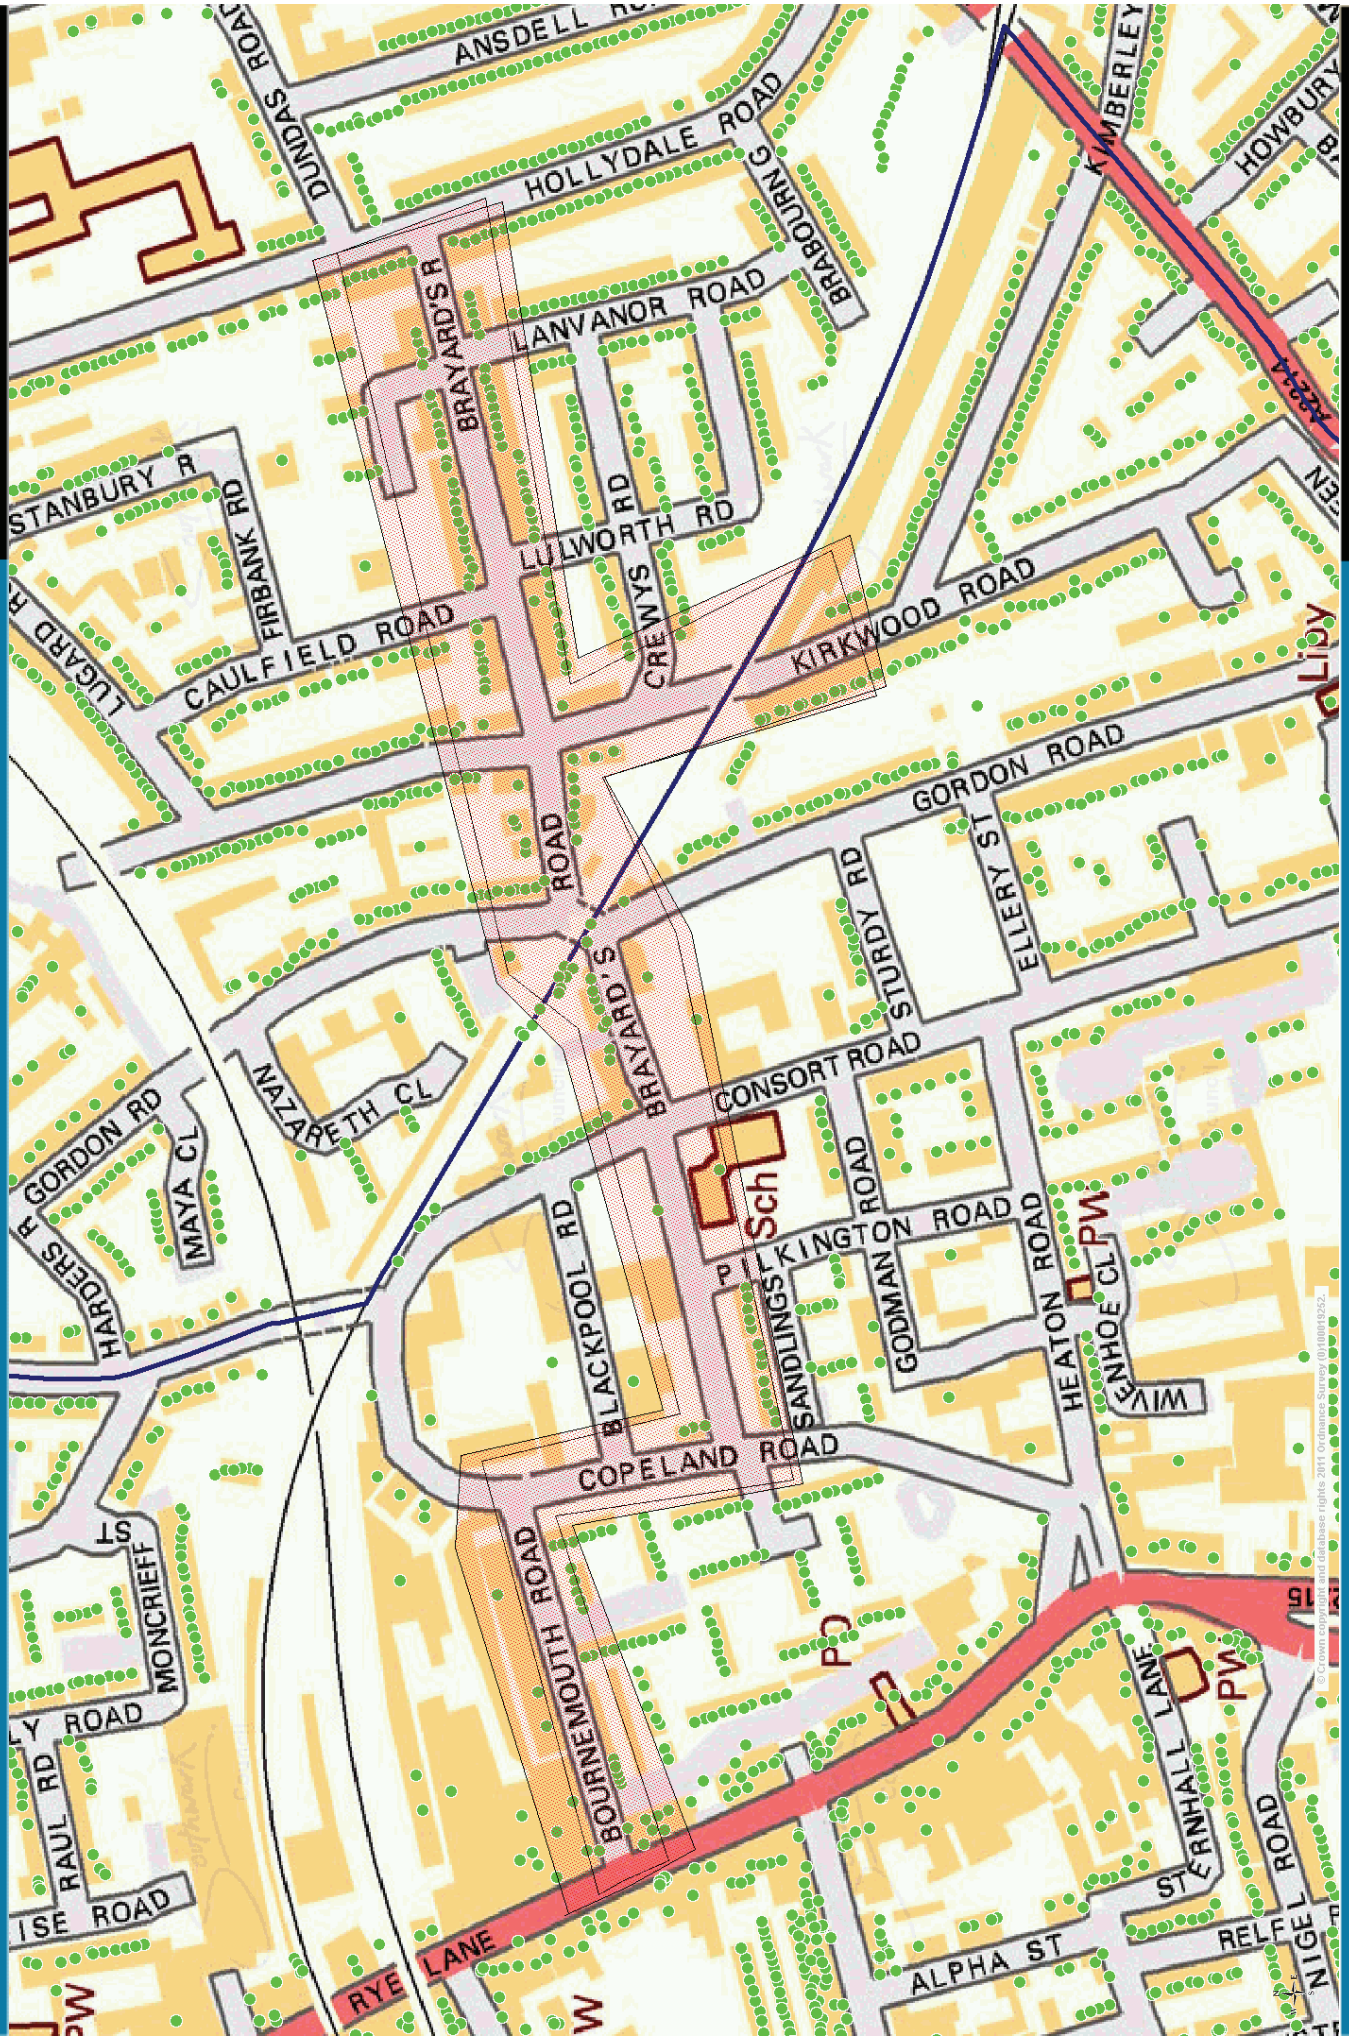

Date 21/10/2014

Brayards Road Consultation Map1

Scale 1:2632
SK 2014